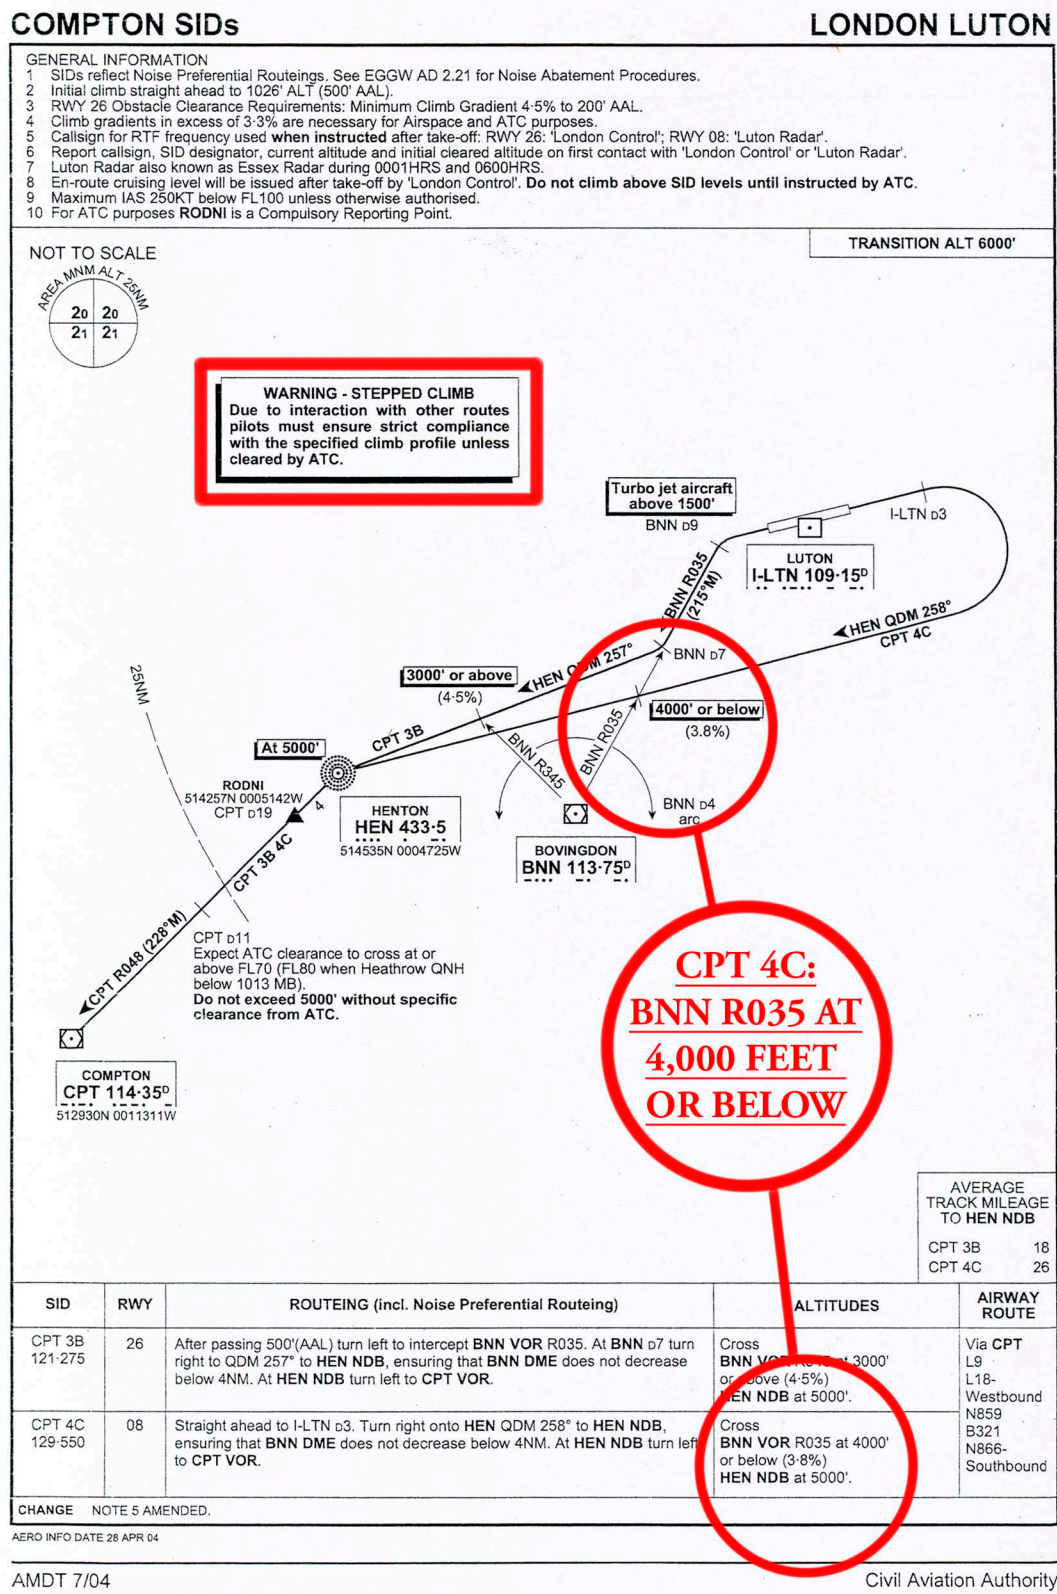

Luton

Compton 4C SID

CPT4C - Do NOT climb above 4000 feet until you have passed BNN R035 OR have been instructed to climb by ATC

Since January 2003 there have been 30 Level Busts on departure from Luton - 15 of these have involved the CPT4C